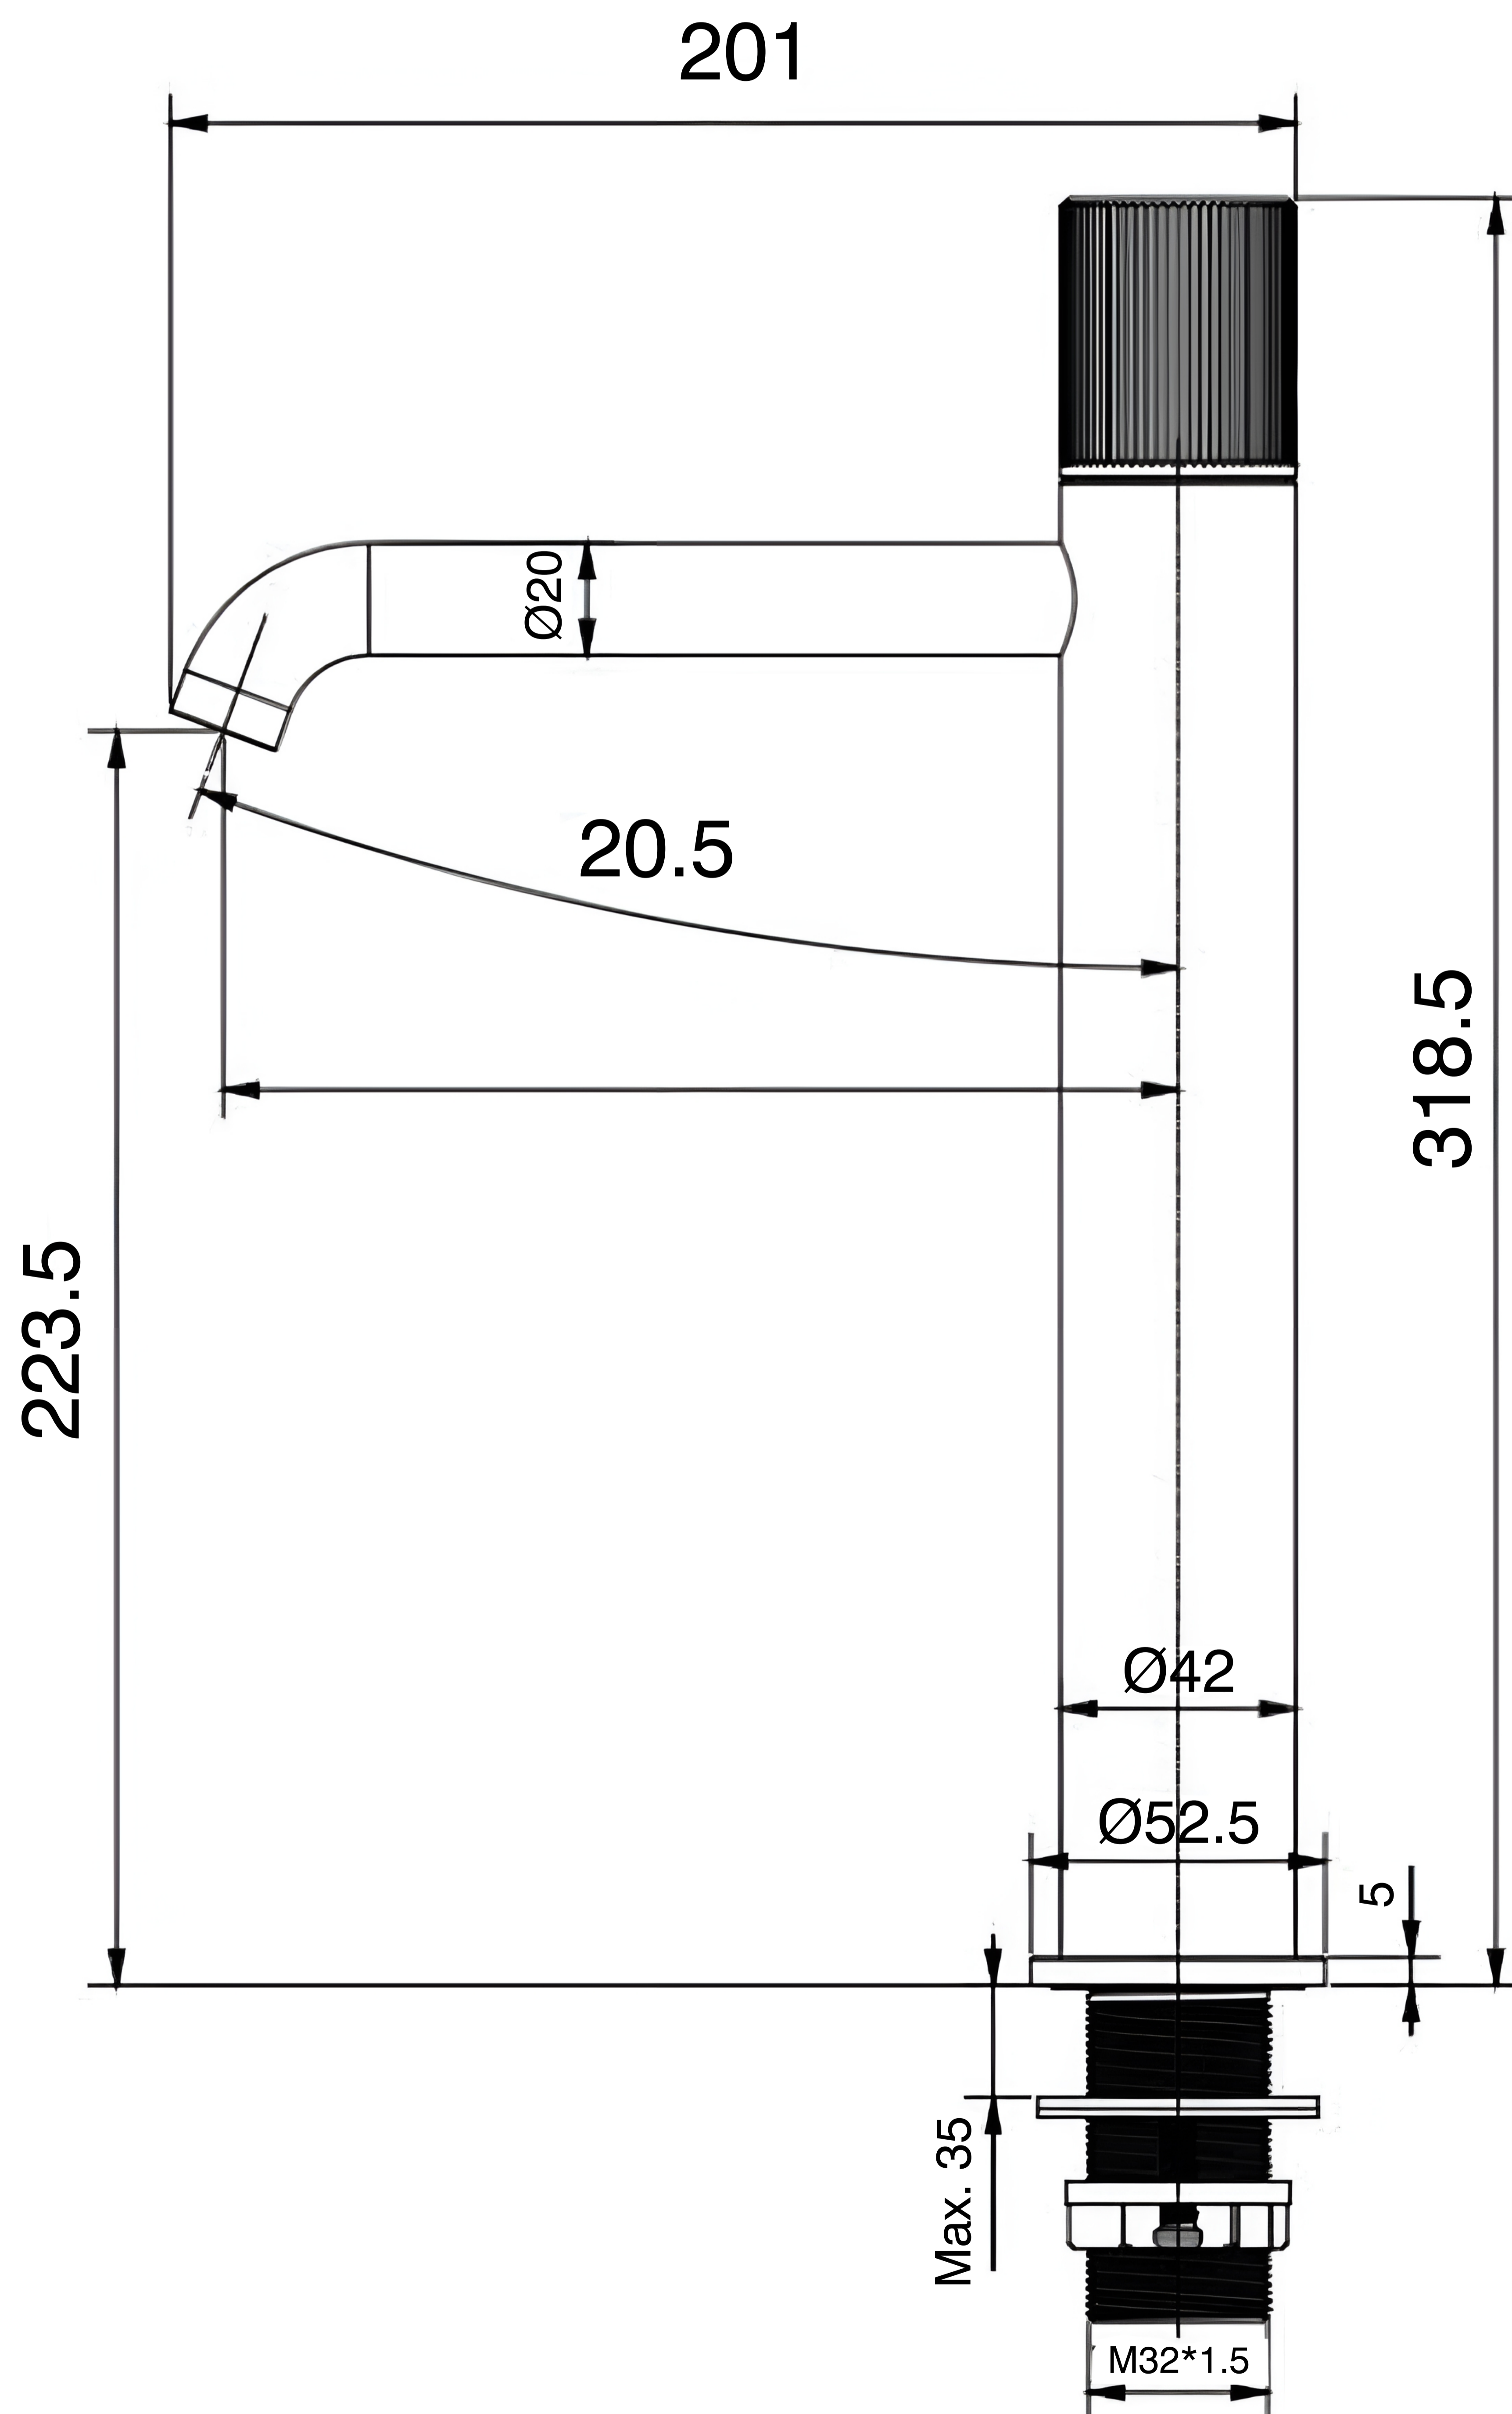

Tall Brass Basin Mixer

Product Code : 2098

Technical Drawing

All dimension are in mm